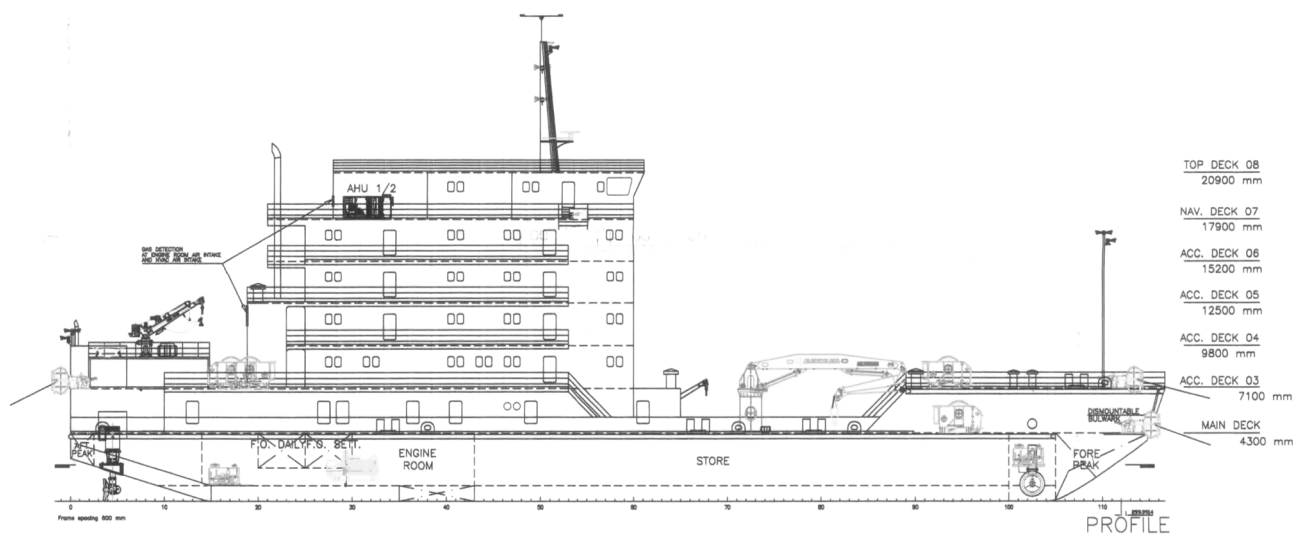

NAME : ELISA 1	OFFICIAL NO. : 9900
TYPE : Accommodation Barge self-propelled Diesel electric propulsion	CALL SIGN : J8B3428
OWNER : Elisa1 Maritime Ltd.	HULL NO. : 029
FLAG : Marshall Islands	IMO NO. : 9381689
PORT OF REGISTRY : Majuro	CLASS SOCIETY : Bureau Veritas
BUILDER'S YARD : Gelibolu Shipyard / Turkey	CLASS ID NUMBER : 08142C
KEEL LAID / YEAR : May 2006	CLASS NOTATION : I ✕Hull ✕Mach, Offshore service ship Accommodation, Costal area

DIMENSIONS

LOA	70 m
LBP	65.88 m
MOULDED BREADTH	20 m
MOULDED DEPTH	4.30 m
MAX. DRAUGHT	2.30 m
CLEAR DECK AREA	Abt 300 m ²

TONNAGE

GT	2956
NT	886
DECK CARGO	150 mT
DECK STRENGTH	220 m ² @ 5 mT / m ²
DECK STRENGTH FWD	80 m ² @ 10 mT / m ² (option crawler crane)
DEADWEIGHT	914 mT
LIGHT WEIGHT	1834 mT

PASSENGERS	112
CREW	14
CATERING STAFF	12
CABINS 8 x single, 7 x double, 20 x 4 beds, 6 x 6 beds = 41	
PEOPLE CAPACITY	Total: 138

ADDITIONAL INFORMATION

ANCHORS	8 x 5 tons Flipper-Delta
MOORING GEAR	8-point mooring: 8 x 1600 m, 38 mm ø, 90 tons, 1 st layer
BOW RAMP	Open - manual operated N/A
DECK CRANE	9.3 tons outreach 13.3 m (stb side)
RESCUE BOATS	2 x 10 knots, 6 pers each, rigid rescue boats / 1 x MK5 Zodiac work boat
FIFI	N/A but deluge fitted for accommodation & main deck
STORE ROOM UNDER DECK	CO ₂ / Sprinkler / Bilge suction
BOAT LANDINGS	2 x surfer landings